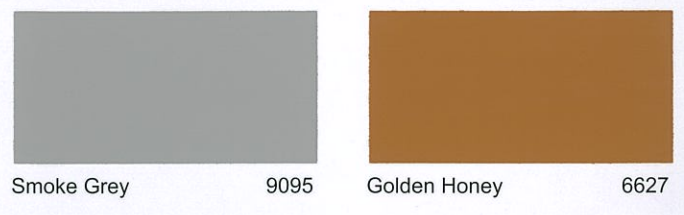

Email : admin@cizengroup.com

Facebook : www.facebook.com/CizenSdnBhd/

Website : www.linkedin.com/company/cizen

MICI DECORATIVE SERIES (OIL-BASED)

Also available in : Black Matt & White Matt
Black Gloss & White Gloss

All colors shown on this card are as close to actual paint colors as modern printing techniques will allow.