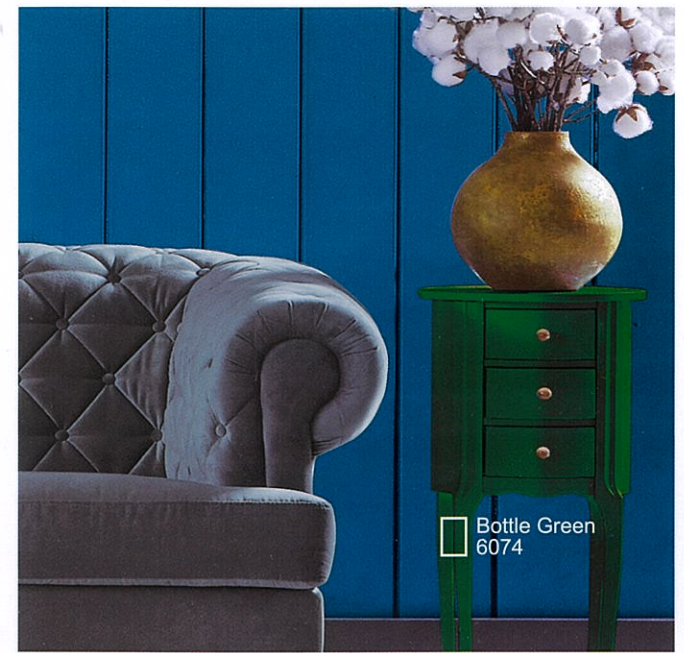

MICI DECORATIVE SERIES (OIL-BASED)

Also available in : Black Matt & White Matt
Black Gloss & White Gloss

All colors shown on this card are as close to actual paint colors as modern printing techniques will allow.